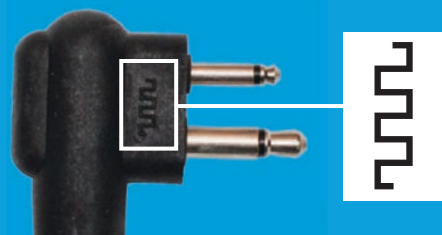

OPTIMISED FOR DIGITAL

Make sure to only use Motorola audio accessories with this digital symbol, which indicates that these accessories have been optimised for performance in both digital and analogue mode. All accessories with this symbol have been certified and approved for DP1400 portable radios.

EARPIECES, SURVEILLANCE ACCESSORIES AND RSMs

A wide selection of styles fit the way you work – from discreet clear acoustic tube styles to over-the-ear models. With inline push-to-talk and microphones, these accessories are easy to access on the go, so you can stay focused on the job. Choose from a variety of surveillance kits and ear microphones to communicate discreetly.