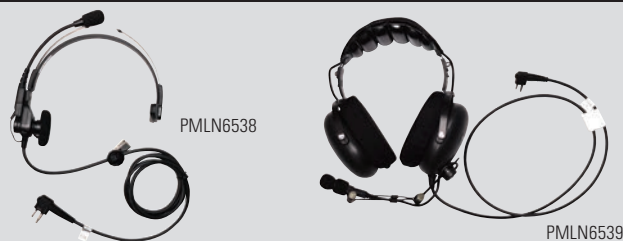

HEADSETS

Our lightweight headsets provide lasting comfort and our heavy-duty headsets provide comfortable ways to protect your hearing in noisy environments. Even if your teams are logging extra hours stocking shelves or clocking overtime on the manufacturing line, they can communicate confidently. Heavyweight headsets offer extra durability and protection in more rugged and noisy environments.

HEADSETS

PMLN6538	Lightweight Headset, over-the-head, single muff with swivel boom microphone
PMLN6542	Mag One Ultra-Lite Headset, behind-the-head, adjustable with boom microphone and inline push-to-talk
PMLN6539	Medium weight over-the-head dual muff headset with swivel noise cancelling boom microphone
PMLN6540	Heavy-Duty Headset, behind-the-head dual muff (hardhat compatible) with noise cancelling boom microphone, inline push-to-talk and 24dB noise reduction
REX4648	Replacement Foam Windscreen and Ear Pad (for PMLN6538)

COMFORT AROUND THE CLOCK

HEAVY-DUTY HEADSET REPLACEMENT PARTS

PMLN6540	75012068001 – Foam Ear Seal 15012094001 – Cloth Covers 4204004K01 – Over the Head Strap	6775998M01 – Microphone O-Ring 3578010A01 – Headset Windscreen 7575999M01 – Eyeglass Pad
PMLN6539	75012068001 – Foam Ear Seal 15012094001 – Cloth Covers	5080548E02 – Headset Windscreen 3280376E35 – Microphone O-Ring

MAG ONE

When you need a cost-effective solution for light-duty users, trust Mag One, the only value line tested and certified by Motorola. They extend the value of your radios without breaking your budget and are ideal for hospitality, security and retail teams.