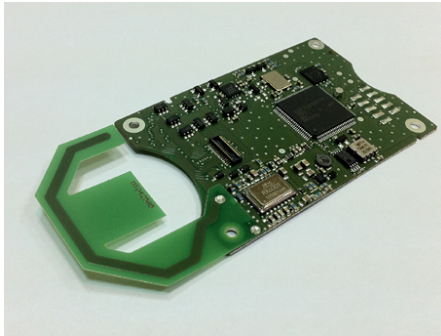

TRBOnet.InDoor

Beacon (Transmitter)

Option Board with Antenna (Receiver)

TRBOnet Software

Each beacon has a unique ID

- TRBOnet Enterprise 3.0
- Hardware - Option Board + Beacon
- Beacon Battery: 2-3 year
- Beacon Range: from 0,5 meter to 25 meters
- Indoor & Outdoor solution
- 2D and 3D maps
- Two solutions:
 - Indoor Positioning
 - Guard Tour (December2011)

- Option Board always receives IDs of beacons
- RSSI is used to define a beacon which is the closest to a radio
- Event Driven Model: transmits as per configuration
- Data package contains at least:
 - Current beacon ID
 - Previous beacon ID
- May send a beacon battery level, GPS locations etc
- ManDown embedded
- Emergency: Native MOTOTRBO or Custom with alarm description

- Beacon always transmits ID
- The minimal beacon transmission interval – 300 ms
- Freq: 916.5 MHz or 868.5 MHz
- Examples:
 - beacon installed at entrance: interval - 300 ms
 - or beacon installed in a tunnel (radio is on a train): interval - 300 ms
 - beacon installed in room: interval - once a second
- IP65 approved
- ATEX / IP67 on request

- Does not use a battery
- Transmits only when RedButton is pressed.
- Remains active for approx 20 seconds
- Best for Guard Tour

- IP65 approved
- ATEX / IP67 on request

- Event driven model:
 - Entering Site event
 - Leaving Site event
 - Emergency only(orange button)
- Number of units per channel - depends on many factors
 - Number of beacons, radios, events, voice calls
- DATA is sent over **voice** Channels
- Option Board Transmit time ~ 660 ms. In fact up to 3 seconds (i.e., bad RSSI)
- Recommendation:
 - Good RSSI (Coverage)
 - Compressed UDP Header
 - The best is to use CapacityPlus