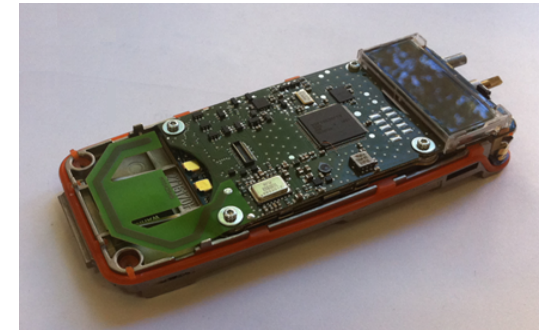

TRBOnet.InDoor

Beacon (Transmitter)

Option Board with Antenna (Receiver)

TRBOnet Software

Each beacon has a unique ID

- TRBOnet Enterprise 3.0
- Hardware - Option Board + Beacon
- Beacon Battery: 2-3 year
- Beacon Range: from 0,5 meter to 25 meters
- Indoor & Outdoor solution
- 2D and 3D maps
- Two solutions:
 - Indoor Positioning
 - Guard Tour (December2011)

- Option Board always receives IDs of beacons
- RSSI is used to define a beacon which is the closest to a radio
- Event Driven Model: transmits as per configuration
- Data package contains at least:
 - Current beacon ID
 - Previous beacon ID
- May send a beacon battery level, GPS locations etc
- ManDown embedded
- Emergency: Native MOTOTRBO or Custom with alarm description

- Beacon always transmits ID
- The minimal beacon transmission interval – 300 ms
- Freq: 916.5 MHz or 868.5 MHz
- Examples:
 - beacon installed at entrance: interval - 300 ms
 - or beacon installed in a tunnel (radio is on a train): interval - 300 ms
 - beacon installed in room: interval - once a second
- IP65 approved
- ATEX / IP67 on request

- Does not use a battery
- Transmits only when RedButton is pressed.
- Remains active for approx 20 seconds
- Best for Guard Tour

- IP65 approved
- ATEX / IP67 on request

- Event driven model:
 - Entering Site event
 - Leaving Site event
 - Emergency only(orange button)
- Number of units per channel - depends on many factors
 - Number of beacons, radios, events, voice calls
- DATA is sent over **voice** Channels
- Option Board Transmit time ~ 660 ms. In fact up to 3 seconds (i.e., bad RSSI)
- Recommendation:
 - Good RSSI (Coverage)
 - Compressed UDP Header
 - The best is to use CapacityPlus