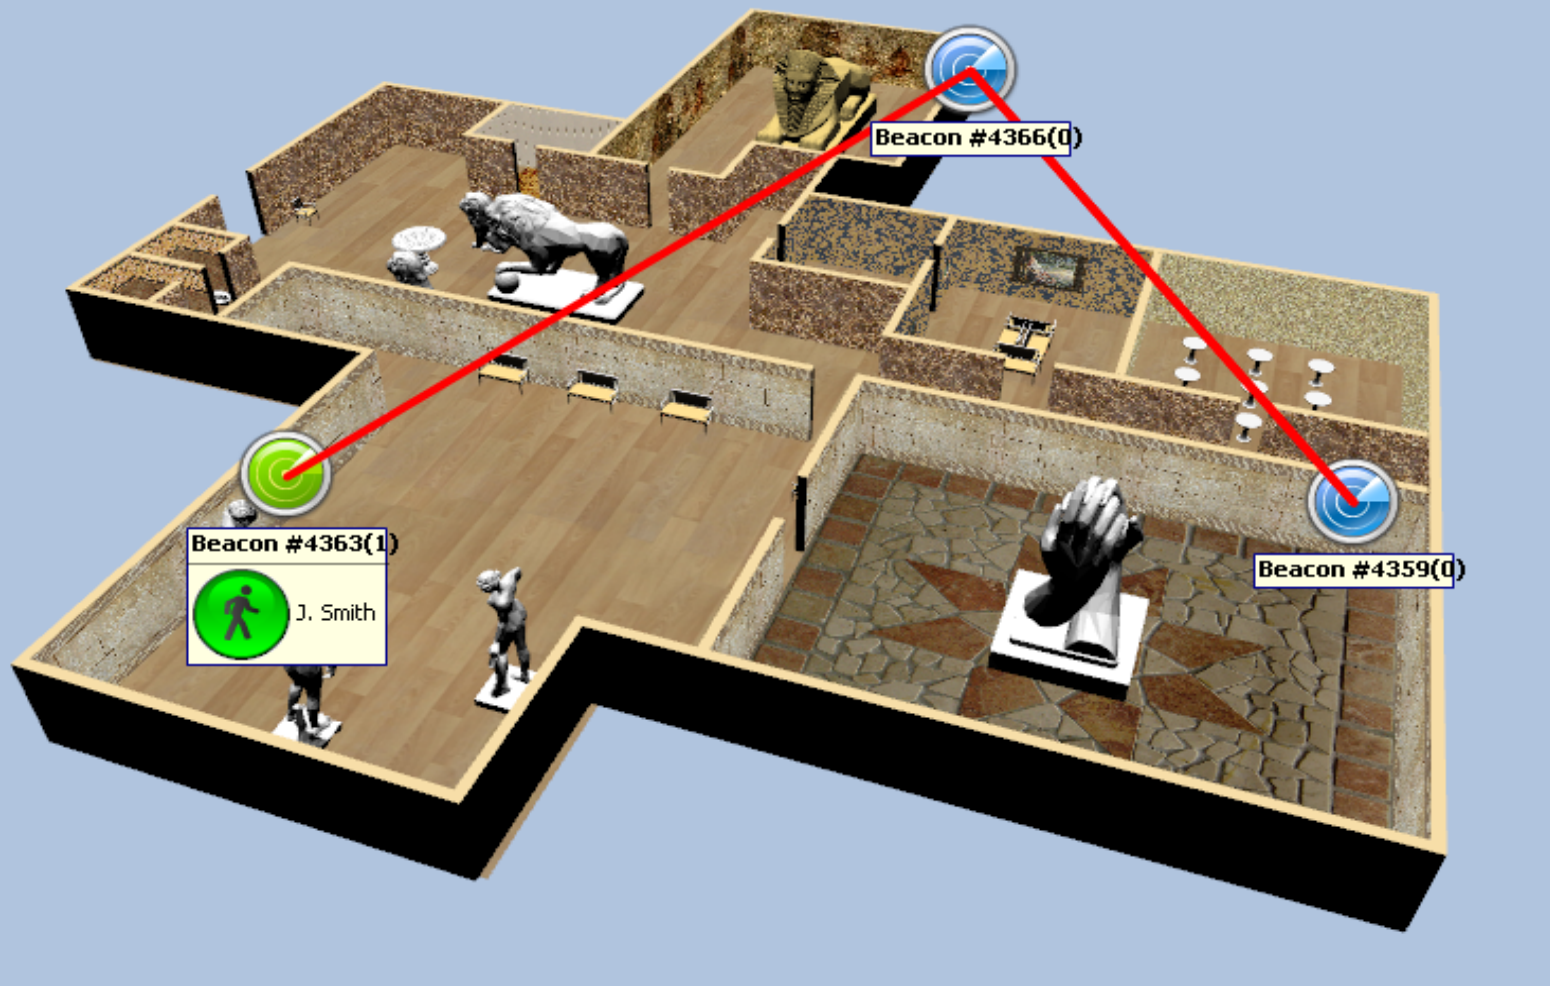

TRBOnet.InDoor

Beacon (Transmitter)

Option Board with Antenna (Receiver)

TRBOnet Software

Each beacon has a unique ID

- TRBOnet Enterprise 3.0
- Hardware - Option Board + Beacon
- Beacon Battery: 2-3 year
- Beacon Range: from 0,5 meter to 25 meters
- Indoor & Outdoor solution
- 2D and 3D maps
- Two solutions:
 - Indoor Positioning
 - Guard Tour (December2011)

- Option Board always receives IDs of beacons
- RSSI is used to define a beacon which is the closest to a radio
- Event Driven Model: transmits as per configuration
- Data package contains at least:
 - Current beacon ID
 - Previous beacon ID
- May send a beacon battery level, GPS locations etc
- ManDown embedded
- Emergency: Native MOTOTRBO or Custom with alarm description

- Beacon always transmits ID
- The minimal beacon transmission interval – 300 ms
- Freq: 916.5 MHz or 868.5 MHz
- Examples:
 - beacon installed at entrance: interval - 300 ms
 - or beacon installed in a tunnel (radio is on a train): interval - 300 ms
 - beacon installed in room: interval - once a second
- IP65 approved
- ATEX / IP67 on request

Reports and Statistics

Administer

Map

1: Line free Slot #1 Slot #2
Железный агент Базовая станция #2

OpenStreetMap **Museum**

Beacon #4359 Show Beacons: All Show Route... Clear Route History Overview

Background: 15