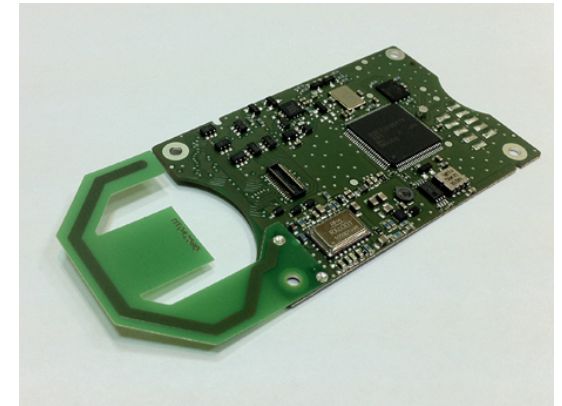

TRBOnet.InDoor

Beacon (Transmitter)

Option Board with Antenna (Receiver)

TRBOnet Software

Each beacon has a unique ID

- TRBOnet Enterprise 3.0
- Hardware - Option Board + Beacon
- Beacon Battery: 2-3 year
- Beacon Range: from 0,5 meter to 25 meters
- Indoor & Outdoor solution
- 2D and 3D maps
- Two solutions:
 - Indoor Positioning
 - Guard Tour (December2011)

- Option Board always receives IDs of beacons
- RSSI is used to define a beacon which is the closest to a radio
- Event Driven Model: transmits as per configuration
- Data package contains at least:
 - Current beacon ID
 - Previous beacon ID
- May send a beacon battery level, GPS locations etc
- ManDown embedded
- Emergency: Native MOTOTRBO or Custom with alarm description

- Beacon always transmits ID
- The minimal beacon transmission interval – 300 ms
- Freq: 916.5 MHz or 868.5 MHz
- Examples:
 - beacon installed at entrance: interval - 300 ms
 - or beacon installed in a tunnel (radio is on a train): interval - 300 ms
 - beacon installed in room: interval - once a second
- IP65 approved
- ATEX / IP67 on request

- Does not use a battery
- Transmits only when RedButton is pressed.
- Remains active for approx 20 seconds
- Best for Guard Tour

- IP65 approved
- ATEX / IP67 on request

- Event driven model:
 - Entering Site event
 - Leaving Site event
 - Emergency only(orange button)
- Number of units per channel - depends on many factors
 - Number of beacons, radios, events, voice calls
- DATA is sent over **voice** Channels
- Option Board Transmit time ~ 660 ms. In fact up to 3 seconds (i.e., bad RSSI)
- Recommendation:
 - Good RSSI (Coverage)
 - Compressed UDP Header
 - The best is to use CapacityPlus