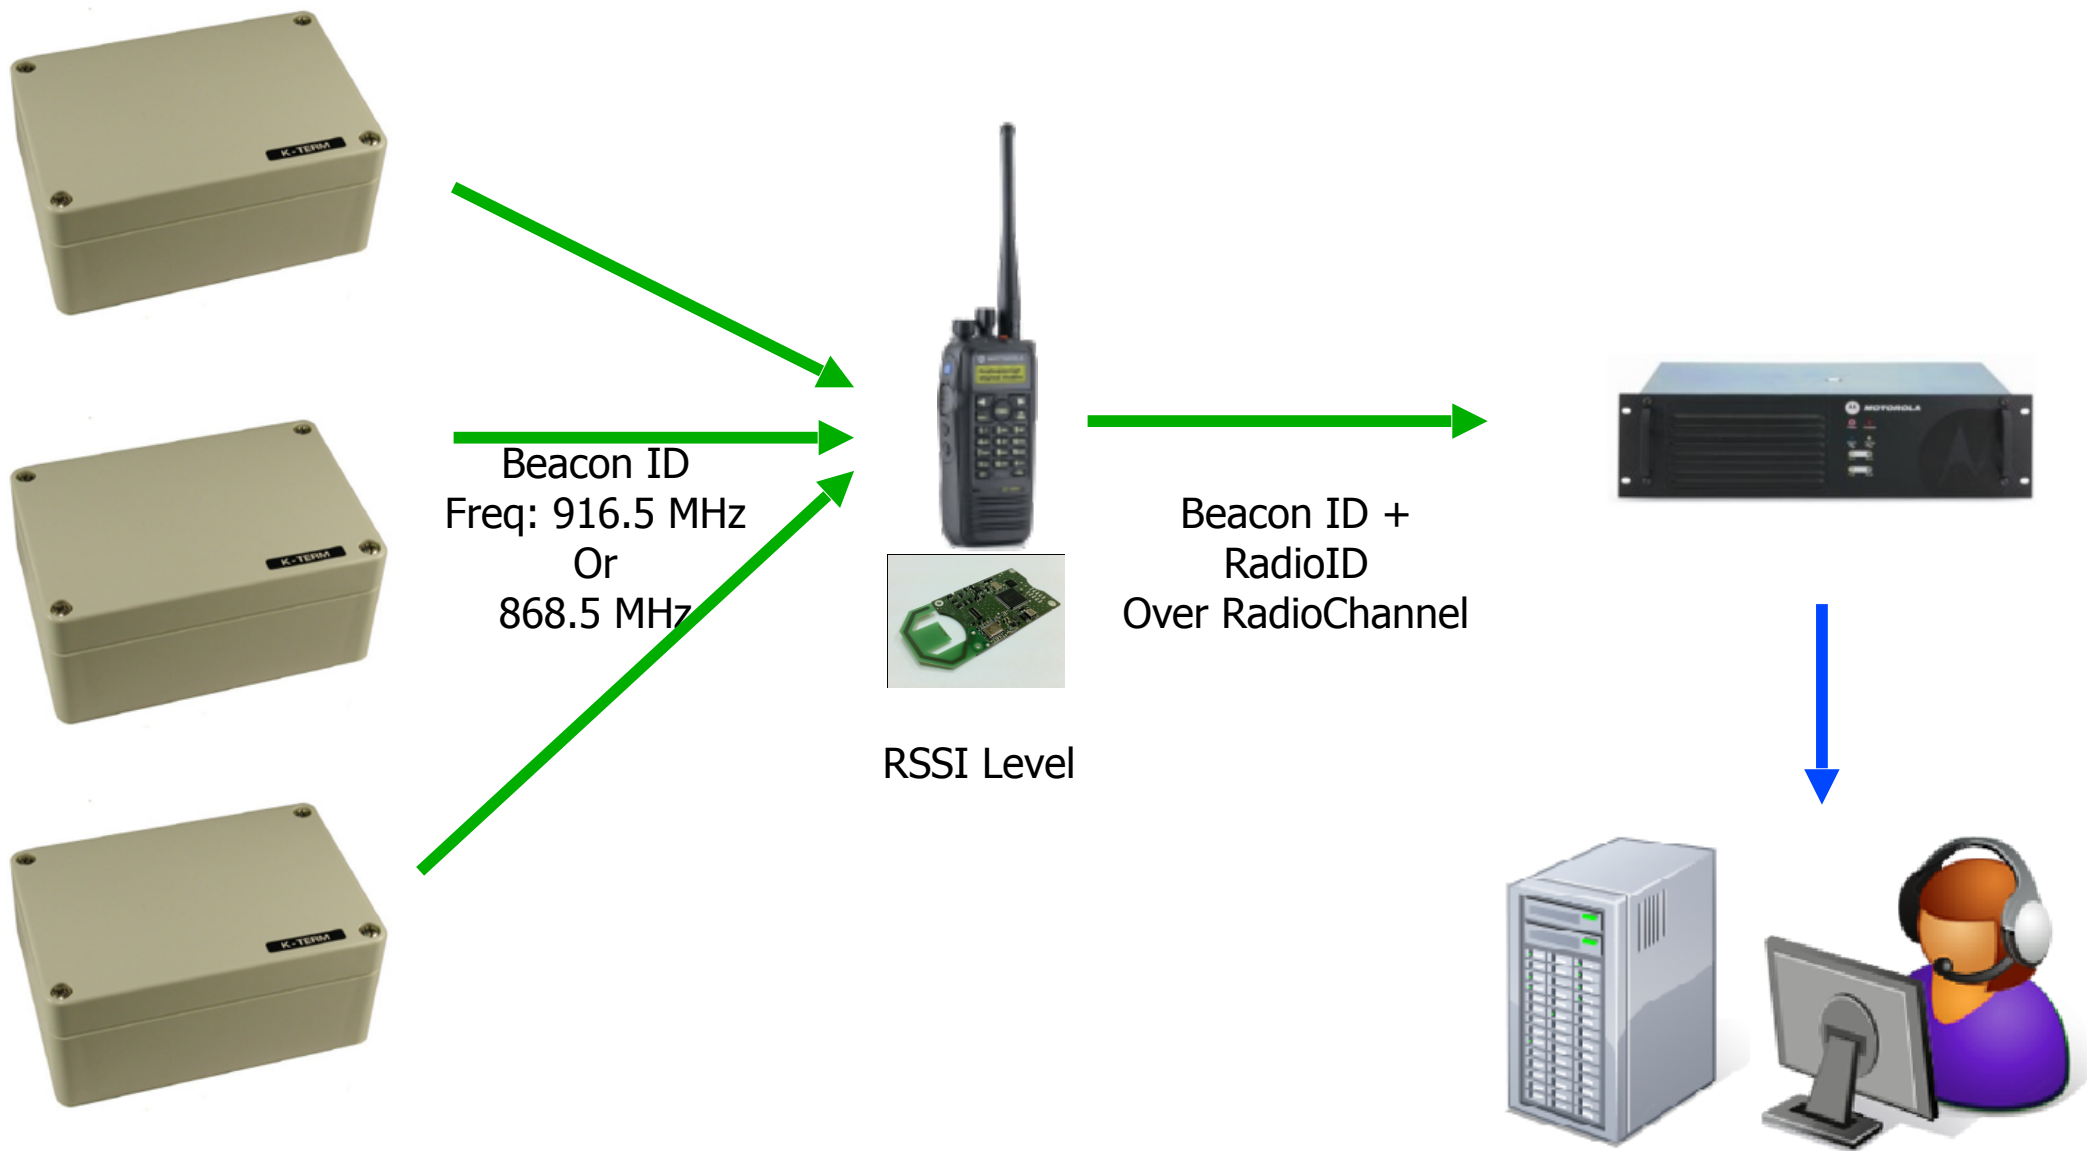

TRBOnet.InDoor

Beacon (Transmitter)

Option Board with Antenna (Receiver)

TRBOnet Software

Each beacon has a unique ID

- TRBOnet Enterprise 3.0
- Hardware - Option Board + Beacon
- Beacon Battery: 2-3 year
- Beacon Range: from 0,5 meter to 25 meters
- Indoor & Outdoor solution
- 2D and 3D maps
- Two solutions:
 - Indoor Positioning
 - Guard Tour (December2011)

- Option Board always receives IDs of beacons
- RSSI is used to define a beacon which is the closest to a radio
- Event Driven Model: transmits as per configuration
- Data package contains at least:
 - Current beacon ID
 - Previous beacon ID
- May send a beacon battery level, GPS locations etc
- ManDown embedded
- Emergency: Native MOTOTRBO or Custom with alarm description

- Beacon always transmits ID
- The minimal beacon transmission interval – 300 ms
- Freq: 916.5 MHz or 868.5 MHz
- Examples:
 - beacon installed at entrance: interval - 300 ms
 - or beacon installed in a tunnel (radio is on a train): interval - 300 ms
 - beacon installed in room: interval - once a second
- IP65 approved
- ATEX / IP67 on request

- Does not use a battery
- Transmits only when RedButton is pressed.
- Remains active for approx 20 seconds
- Best for Guard Tour

- IP65 approved
- ATEX / IP67 on request

- Event driven model:
 - Entering Site event
 - Leaving Site event
 - Emergency only(orange button)
- Number of units per channel - depends on many factors
 - Number of beacons, radios, events, voice calls
- DATA is sent over **voice** Channels
- Option Board Transmit time ~ 660 ms. In fact up to 3 seconds (i.e., bad RSSI)
- Recommendation:
 - Good RSSI (Coverage)
 - Compressed UDP Header
 - The best is to use CapacityPlus